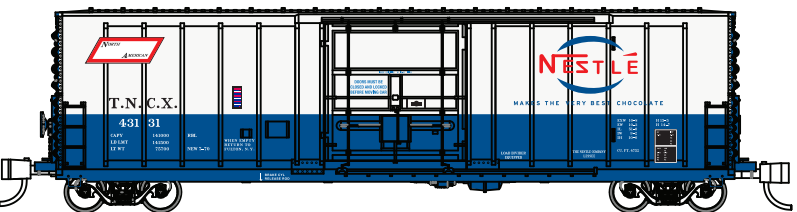

6.20.17

PC&F 50' Exterior Post Insulated Boxcars!

Announcing our finely detailed Pacific Car & Foundry 70-ton 50-ft Exterior Post Insulated Boxcars - with two different door designs: Landis or Keystone Plug Doors. Features highly detailed car body; body-mounted couplers; proper ride height; smooth rolling metal wheels. Like the real thing, Wheels of Time models have Keystone cushioning details for boxcars so equipped. They carry what you find in the non-refrigerated section of your grocery store!

N-scale

#61111-61118
Santa Fe (ATSF)
Super Shock Control
8 car nos.

ALL NEW!

61119-61126
Denver & Rio Grande
Western
(D&RGW) 8 car nos.

#61127-61134
Frisco (SLSF)
8 car nos.

#61135-61142
Missouri Pacific (MP)
8 car nos.

#61143-61150
Penn Central (PC)
Merchants Despatch Co.
8 car nos.

#61151-61152
Nestlé
North American Car
(TNCX)
2 car nos.

#61153-61154
Helm-Pacific Leasing (HPJX)
2 car nos.

PRE-ORDERS DUE August 9, 2017 • Delivery 4th QTR 2017 • MSRP \$26.59