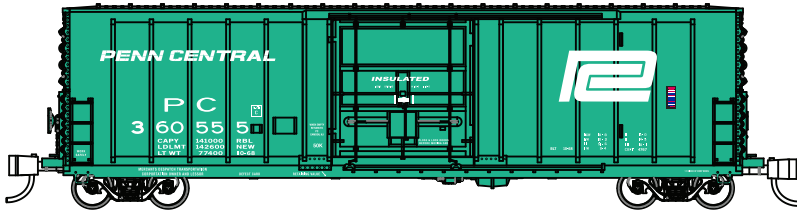

6.20.17

PC&F 50' Exterior Post Insulated Boxcars!

Announcing our finely detailed Pacific Car & Foundry 70-ton 50-ft Exterior Post Insulated Boxcars - with two different door designs: Landis or Keystone Plug Doors. Features highly detailed car body; body-mounted couplers; proper ride height; smooth rolling metal wheels. Like the real thing, Wheels of Time models have Keystone cushioning details for boxcars so equipped. They carry what you find in the non-refrigerated section of your grocery store!

N-scale

#61111-61118
Santa Fe (ATSF)
Super Shock Control
8 car nos.

ALL NEW!

61119-61126
Denver & Rio Grande
Western
(D&RGW) 8 car nos.

#61127-61134
Frisco (SLSF)
8 car nos.

#61135-61142
Missouri Pacific (MP)
8 car nos.