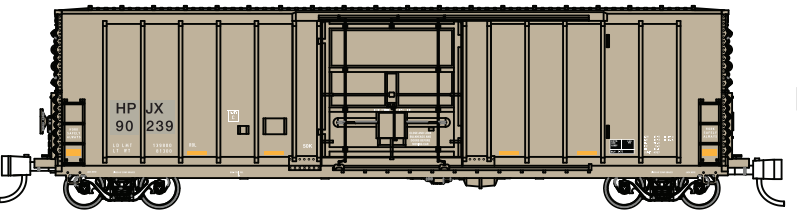

#61153-61154
Helm-Pacific Leasing (HPJX)
2 car nos.

PRE-ORDERS DUE August 9, 2017 • Delivery 4th QTR 2017 • MSRP $26.59

talk2us@wheelsotime.com 1-866-737-9654 FAX

See Pg. 2 - TURN OVER PAGE FOR MORE DETAILS