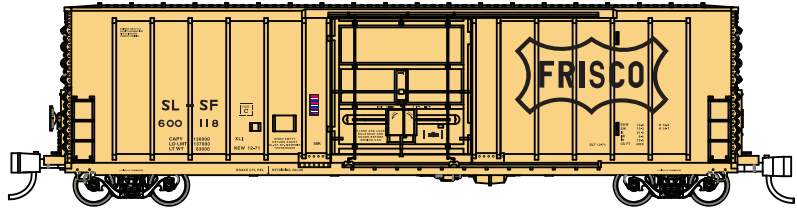

6.20.17

PC&F 50' Exterior Post Insulated Boxcars!

Announcing our finely detailed Pacific Car & Foundry 70-ton 50-ft Exterior Post Insulated Boxcars - with two different door designs: Landis or Keystone Plug Doors. Features highly detailed car body; body-mounted couplers; proper ride height; smooth rolling metal wheels. Like the real thing, Wheels of Time models have Keystone cushioning details for boxcars so equipped. They carry what you find in the non-refrigerated section of your grocery store!

N-scale

#61111-61118
Santa Fe (ATSF)
Super Shock Control
8 car nos.

ALL NEW!

61119-61126
Denver & Rio Grande
Western
(D&RGW) 8 car nos.

#61127-61134
Frisco (SLSF)
8 car nos.

#61135-61142
Missouri Pacific (MP)
8 car nos.