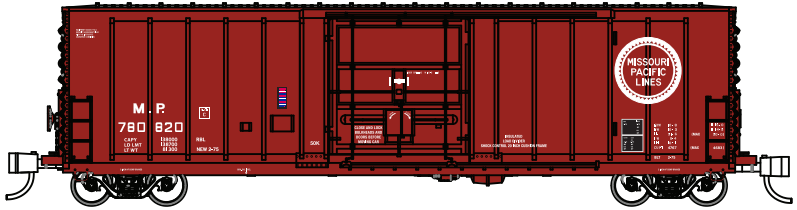

6.20.17

PC&F 50' Exterior Post Insulated Boxcars!

Announcing our finely detailed Pacific Car & Foundry 70-ton 50-ft Exterior Post Insulated Boxcars - with two different door designs: Landis or Keystone Plug Doors. Features highly detailed car body; body-mounted couplers; proper ride height; smooth rolling metal wheels. Like the real thing, Wheels of Time models have Keystone cushioning details for boxcars so equipped. They carry what you find in the non-refrigerated section of your grocery store!

N-scale

#61111-61118
Santa Fe (ATSF)
Super Shock Control
8 car nos.

ALL NEW!

61119-61126
Denver & Rio Grande
Western
(D&RGW) 8 car nos.

#61127-61134
Frisco (SLSF)
8 car nos.

#61135-61142
Missouri Pacific (MP)
8 car nos.