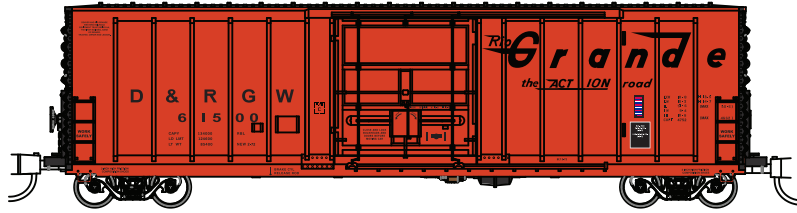

6.20.17

PC&F 50' Exterior Post Insulated Boxcars!

Announcing our finely detailed Pacific Car & Foundry 70-ton 50-ft Exterior Post Insulated Boxcars - with two different door designs: Landis or Keystone Plug Doors. Features highly detailed car body; body-mounted couplers; proper ride height; smooth rolling metal wheels. Like the real thing, Wheels of Time models have Keystone cushioning details for boxcars so equipped. They carry what you find in the non-refrigerated section of your grocery store!

N-scale

#61111-61118
Santa Fe (ATSF)
Super Shock Control
8 car nos.

ALL NEW!

61119-61126
Denver & Rio Grande
Western
(D&RGW) 8 car nos.

#61127-61134
Frisco (SLSF)
8 car nos.

#61135-61142
Missouri Pacific (MP)
8 car nos.