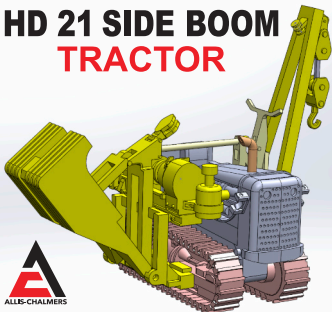

Wheels of Time Custom Editions

HO / N scales

ALLIS-CHALMERS HD 21 SIDE BOOM TRACTOR

Got a derailment problem?

WHEELS OF TIME

- 30903 HO scale HD-21 Side Boom Kit (decal not incl.)
- 30903-B HO scale HD-21 Side Boom (assembled painted decorated)*
- 97005 N scale HD-21 Side Boom Kit (decal not incl.)
- 97005-B N scale HD-21 Side Boom (assembled painted decorated)*
- 980121 HO decal; 980021 N decal